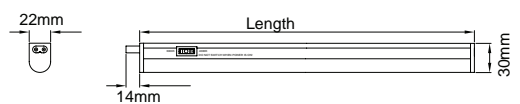

Dimensions:

KSRCL195-KSRCL198